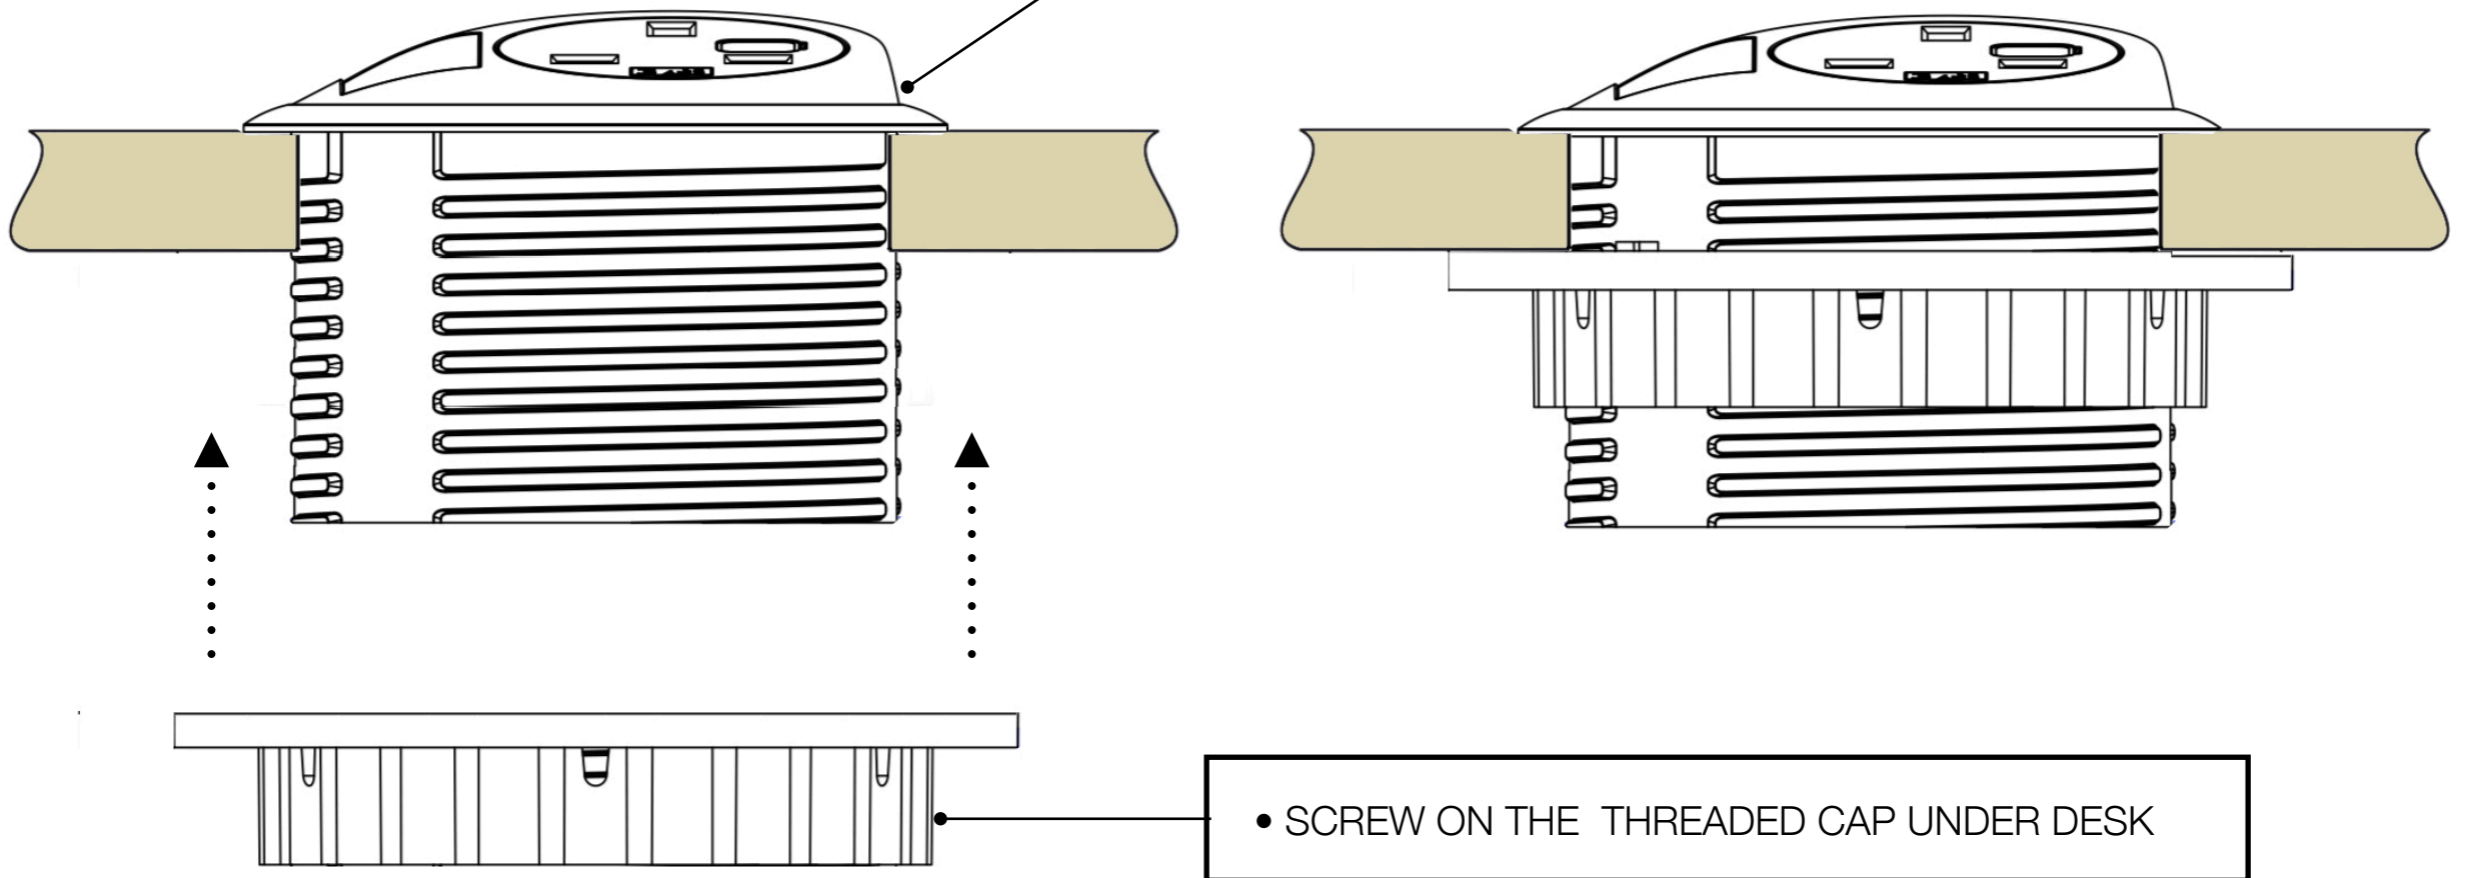

OE ELECTRICAL PLUG INSTALLATION

TOP SURFACE PLUG WITH 240V MAINS AND TWIN USB

SCREW ON THREADED CAP

OE ELECTRICAL PLUG INSTALLATION

- PLACE OE PLUG INTO 80mm hole

- SCREW ON THE THREADED CAP UNDER DESK

OE ELECTRICAL PLUG INSTALLATION

V-DESK POP 600 & 800